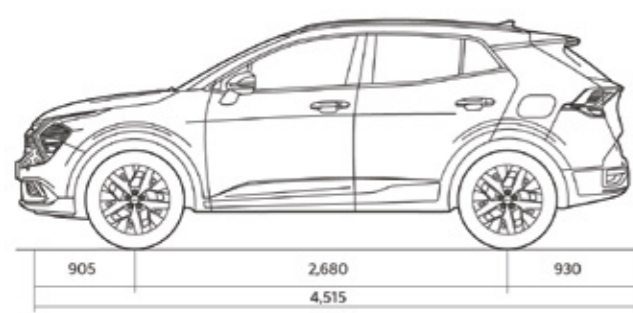

Technical specifications

	'AE HEV'	'AE PHEV'	'K2 / K3'	'GT-line'
Dimensions, Weight & Capacity				
Length (mm)	4,515	4,515	4,515	4,515
Width (mm)	1,865	1,865	1,865	1,865
Height (mm)	1,650	1,650	1,650	1,650
Wheelbase (mm)	2,680	2,680	2,680	2,680
Overhang front / rear (mm)	905 / 930	905 / 930	905 / 930	905 / 930
Head room first row / second row	1,008 / 998	1,008 / 998	1,008 / 998	1,008 / 998
Shoulder room first row / second row	1,461 / 1,414	1,461 / 1,414	1,461 / 1,414	1,461 / 1,414
Leg room first row / second row	1,052 / 996	1,052 / 996	1,052 / 996	1,052 / 996
Gross vehicle weight limit (kg)	2,175	2,415	2,145	2,145
Kerb weight (kg)	1,704	1,936	1,642	1,668
Gross train weight (kg)	3,825	3,765	4,095	4,095
Maximum braked trailer weight (kg)	1,650	1,350	1,950	1,950
Maximum un-braked trailer weight (kg)	750	750	750	750
Maximum tow ball weight (kg)	100	100	100	100
Luggage compartment capacity, rear seats upright, litres	587	540	526	526
Luggage compartment capacity, rear seats folded, litres	1,776	1,715	1,715	1,715

*with 18" (18" not applicable on Plug-in Hybrid)

The Sportage

Please note that whilst every care has been taken to ensure that these specifications are current and correct, occasionally specification changes occur that may not be reflected in this document. Please check in the showroom and with your dealer that your chosen model has your required specification.

MHEV - Mild-Hybrid HEV - Hybrid PHEV - Plug-in Hybrid