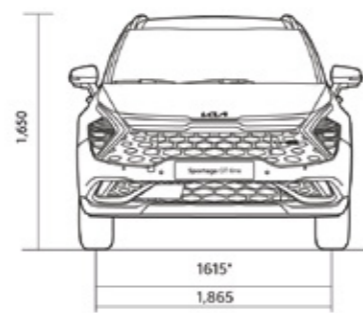

(●) standard on trim (-) not available on trim SR - Sunroof OPT - Optional AE - Anniversary Edition

Technical specifications

	'AE HEV'	'AE PHEV'	'K2 / K3'	'GT-line'
Dimensions, Weight & Capacity				
Length (mm)	4,515	4,515	4,515	4,515
Width (mm)	1,865	1,865	1,865	1,865
Height (mm)	1,650	1,650	1,650	1,650
Wheelbase (mm)	2,680	2,680	2,680	2,680
Overhang front / rear (mm)	905 / 930	905 / 930	905 / 930	905 / 930
Head room first row / second row	1,008 / 998	1,008 / 998	1,008 / 998	1,008 / 998
Shoulder room first row / second row	1,461 / 1,414	1,461 / 1,414	1,461 / 1,414	1,461 / 1,414
Leg room first row / second row	1,052 / 996	1,052 / 996	1,052 / 996	1,052 / 996
Gross vehicle weight limit (kg)	2,175	2,415	2,145	2,145
Kerb weight (kg)	1,704	1,936	1,642	1,668
Gross train weight (kg)	3,825	3,765	4,095	4,095
Maximum braked trailer weight (kg)	1,650	1,350	1,950	1,950
Maximum un-braked trailer weight (kg)	750	750	750	750
Maximum tow ball weight (kg)	100	100	100	100
Luggage compartment capacity, rear seats upright, litres	587	540	526	526
Luggage compartment capacity, rear seats folded, litres	1,776	1,715	1,715	1,715