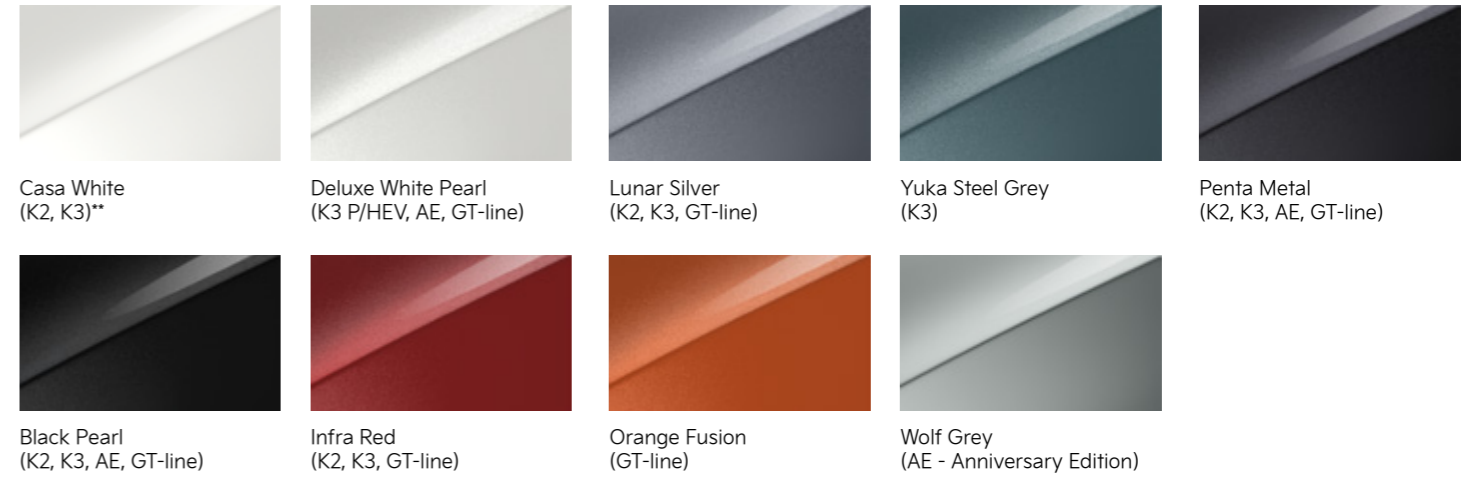

MHEV - Mild-Hybrid HEV - Hybrid PHEV - Plug-in Hybrid

Model Comparison

EXTERIOR BODY COLOURS

INTERIOR TRIM

K2 - Black Premium Cloth Seat Upholstery

K3 - Black Artificial Leather Seats

Anniversary Edition - Suede & Leather Seats