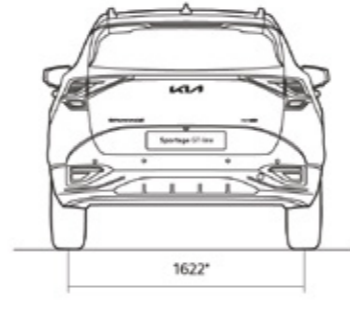

(●) standard on trim (-) not available on trim SR - Sunroof OPT - Optional AE - Anniversary Edition

Technical specifications

	'AE HEV'	'AE PHEV'	'K2 / K3'	'GT-line'
Dimensions, Weight & Capacity				
Length (mm)	4,515	4,515	4,515	4,515
Width (mm)	1,865	1,865	1,865	1,865
Height (mm)	1,650	1,650	1,650	1,650
Wheelbase (mm)	2,680	2,680	2,680	2,680
Overhang front / rear (mm)	905 / 930	905 / 930	905 / 930	905 / 930
Head room first row / second row	1,008 / 998	1,008 / 998	1,008 / 998	1,008 / 998
Shoulder room first row / second row	1,461 / 1,414	1,461 / 1,414	1,461 / 1,414	1,461 / 1,414
Leg room first row / second row	1,052 / 996	1,052 / 996	1,052 / 996	1,052 / 996
Gross vehicle weight limit (kg)	2,175	2,415	2,145	2,145
Kerb weight (kg)	1,704	1,936	1,642	1,668
Gross train weight (kg)	3,825	3,765	4,095	4,095
Maximum braked trailer weight (kg)	1,650	1,350	1,950	1,950
Maximum un-braked trailer weight (kg)	750	750	750	750
Maximum tow ball weight (kg)	100	100	100	100
Luggage compartment capacity, rear seats upright, litres	587	540	526	526
Luggage compartment capacity, rear seats folded, litres	1,776	1,715	1,715	1,715